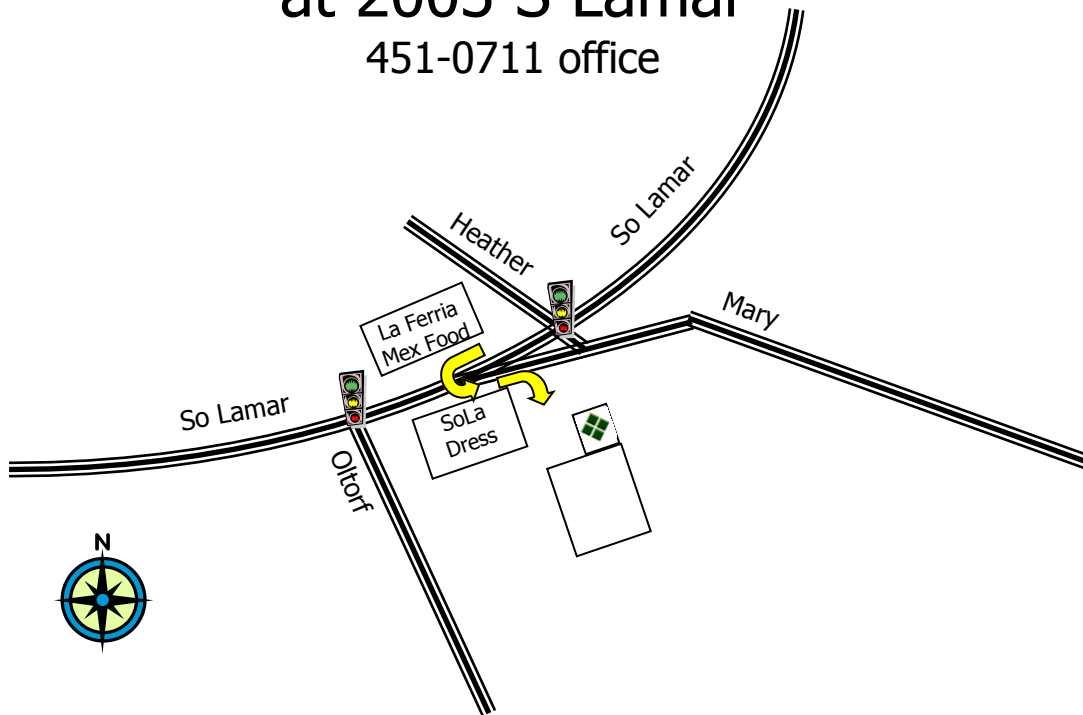

Directions to

REAL ESTATE ALLIANCE

Real People • Real Results

at 2003 S Lamar

451-0711 office

Coming south on Lamar from downtown

Heading south on Lamar, pass the traffic light at Mary (on east side of Lamar) and Heather (on west). As you are passing La Ferria Mexican Food on the right, you will make U-turn around a small traffic island on your left. Pass the SoLa Boutique and turn right into our parking lot at 2003 S Lamar. There is a sign directory at the front of the lot with 2003 and our sign at the bottom of the directory. First door on left as you walk up to the building.

Coming north on Lamar past Oltorf

Coming north on Lamar, as you pass the intersection at Oltorf, Lamar starts to curve to the left. There is a small fork with a small street going straight. Stay right of the traffic island, past the SoLa Boutique (orange sign), then turn right into our parking lot. There is a sign directory at the front of the lot with 2003 and our sign at the bottom of the directory. First door on left as you walk up to the building.